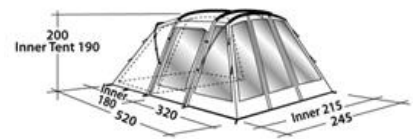

Outwell Carolina M

Product Code: KPY8944

RRP Price: £274.99

Our Price: £179.99 (Saving £95)

Outwell Carolina 3 - New for 2009. Sleeps up to 3 people, featuring a sewn-in groundsheet and panoramic windows throughout. The spacious nature of the living area make the Outwell Carolina 3 the tent for couples who like to sit at a table inside their tent, having a glass of wine and watching the world go by.

Features

- Pre attached and adjustable inner tent
- Organiser Pockets
- mesh pockets in the inner tent
- Fully seam sealed flysheet for maximum protection
- Reinforced patch on all stress points
- Lamp holder and light cable tidies
- Adjustable pegging points
- Pre attached guy ropes
- Luminous guy ropes
- Heavy duty Outwell zips
- Temperature gauge
- Outwell doormat included

Specifications

- Sleeps: 3 people
- Rooms: 1 bedroom, 1 living room
- Flysheet pitches first
- Outtex 3000 flysheet fabric, with taped seams
- Pack size: 27 x 77 cm
- Weight: 19.9 kg
- Height: 200 cm
- Length: 520 cm
- Width: 245 cm