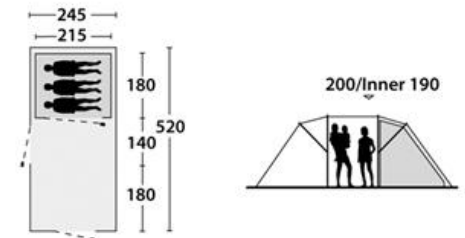

Outwell Carolina M

Product Code: KPY8944

RRP Price: £274.99

Our Price: £179.99 (Saving £95)

Outwell Carolina 3 - New for 2009. Sleeps up to 3 people, featuring a sewn-in groundsheet and panoramic windows throughout. The spacious nature of the living area make the Outwell Carolina 3 the tent for couples who like to sit at a table inside their tent, having a glass of wine and watching the world go by.

Features

- Pre attached and adjustable inner tent
- Organiser Pockets
- mesh pockets in the inner tent
- Fully seam sealed flysheet for maximum protection
- Reinforced patch on all stress points
- Lamp holder and light cable tidies
- Adjustable pegging points
- Pre attached guy ropes
- Luminous guy ropes
- Heavy duty Outwell zips
- Temperature gauge
- Outwell doormat included

Specifications

- Sleeps: 3 people
- Rooms: 1 bedroom, 1 living room
- Flysheet pitches first
- Outtex 3000 flysheet fabric, with taped seams
- Pack size: 27 x 77 cm
- Weight: 19.9 kg
- Height: 200 cm
- Length: 520 cm
- Width: 245 cm