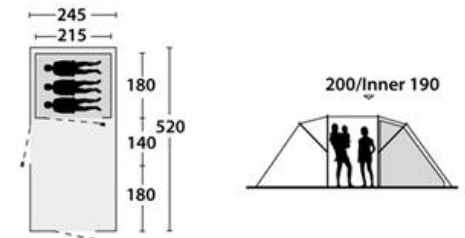

Outwell Carolina M

Product Code: KPY8944

RRP Price: £274.99

Our Price: £159.99 (Saving £115)

Outwell Carolina 3 - New for 2009. Sleeps up to 3 people, featuring a sewn-in groundsheet and panoramic windows throughout. The spacious nature of the living area make the Outwell Carolina 3 the tent for couples who like to sit at a table inside their tent, having a glass of wine and watching the world go by.

Features

- Pre attached and adjustable inner tent
- Organiser Pockets
- mesh pockets in the inner tent
- Fully seam sealed flysheet for maximum protection
- Reinforced patch on all stress points
- Lamp holder and light cable tidies
- Adjustable pegging points
- Pre attached guy ropes
- Luminous guy ropes
- Heavy duty Outwell zips
- Temperature gauge
- Outwell doormat included

Specifications

- Sleeps: 3 people
- Rooms: 1 bedroom, 1 living room
- Flysheet pitches first
- Outtex 3000 flysheet fabric, with taped seams
- Pack size: 27 x 77 cm
- Weight: 19.9 kg
- Height: 200 cm
- Length: 520 cm
- Width: 245 cm