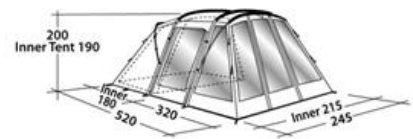

Outwell Carolina M

Product Code: KPY8944

RRP Price: £274.99

Our Price: £159.99 (Saving £115)

Outwell Carolina 3 - New for 2009. Sleeps up to 3 people, featuring a sewn-in groundsheet and panoramic windows throughout. The spacious nature of the living area make the Outwell Carolina 3 the tent for couples who like to sit at a table inside their tent, having a glass of wine and watching the world go by.

Features

- Pre attached and adjustable inner tent
- Organiser Pockets
- mesh pockets in the inner tent
- Fully seam sealed flysheet for maximum protection
- Reinforced patch on all stress points
- Lamp holder and light cable tidies
- Adjustable pegging points
- Pre attached guy ropes
- Luminous guy ropes
- Heavy duty Outwell zips
- Temperature gauge
- Outwell doormat included

Specifications

- Sleeps: 3 people
- Rooms: 1 bedroom, 1 living room
- Flysheet pitches first
- Outtex 3000 flysheet fabric, with taped seams
- Pack size: 27 x 77 cm
- Weight: 19.9 kg
- Height: 200 cm
- Length: 520 cm
- Width: 245 cm