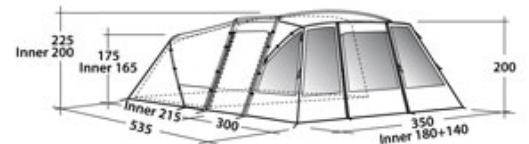

Outwell Oakland XI

Product Code: KMJ4255

RRP Price: £349.99

Our Price: £249.99 (Saving £100)

Outwell Oakland XL - New for 2010 and will be a best selling design from outwell. A stunning amount of space and height makes this the ideal tent for the family. Easy and Quick to erect you will be sat enjoying your holiday in a few moments.

Specifications

- Pitching - Flysheet first or as one
- Flysheet - Outtex 3000 with taped seams
- Groundsheet - Double coated polyethylene
- Inner Tent - Breathable polyester
- Poles - 19/22mm Steel 12.7mm duratec fibreglass
- Weight - 24.3kg
- Pack Size - 34 x 80 cm